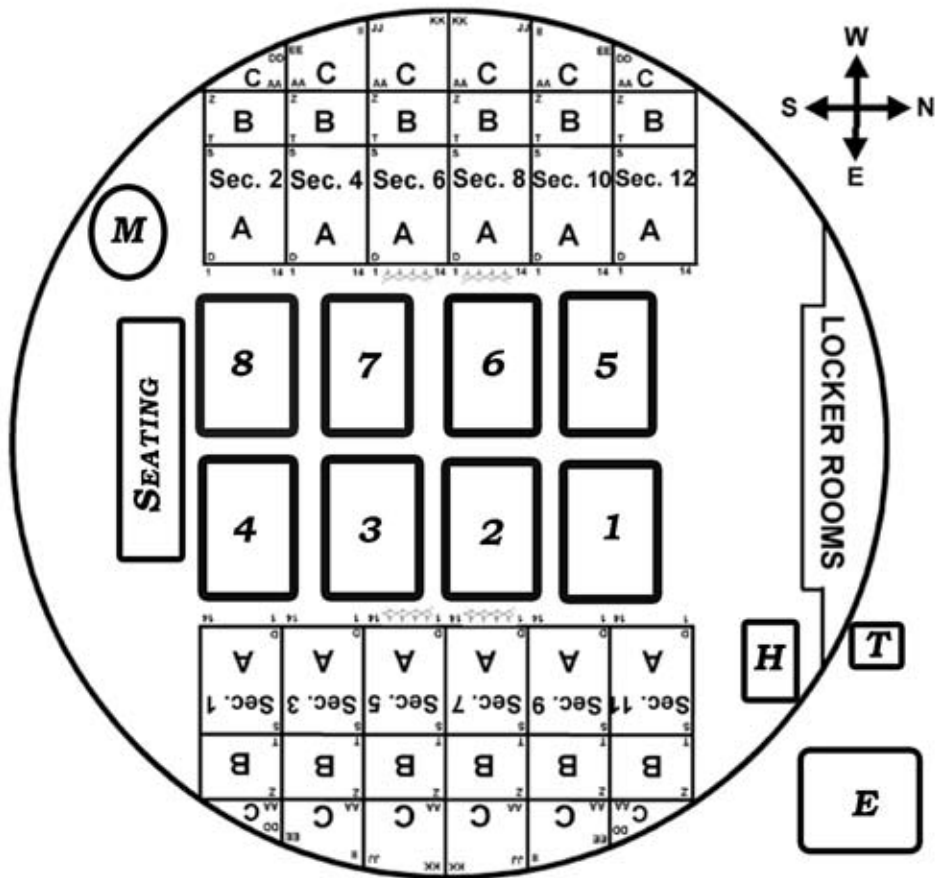

Yakima Valley SunDome

T = TRAINING ROOM

H = TOURNEY HQ

E = PLAYER/FAN ENTRANCE

M = MERCHANDISE